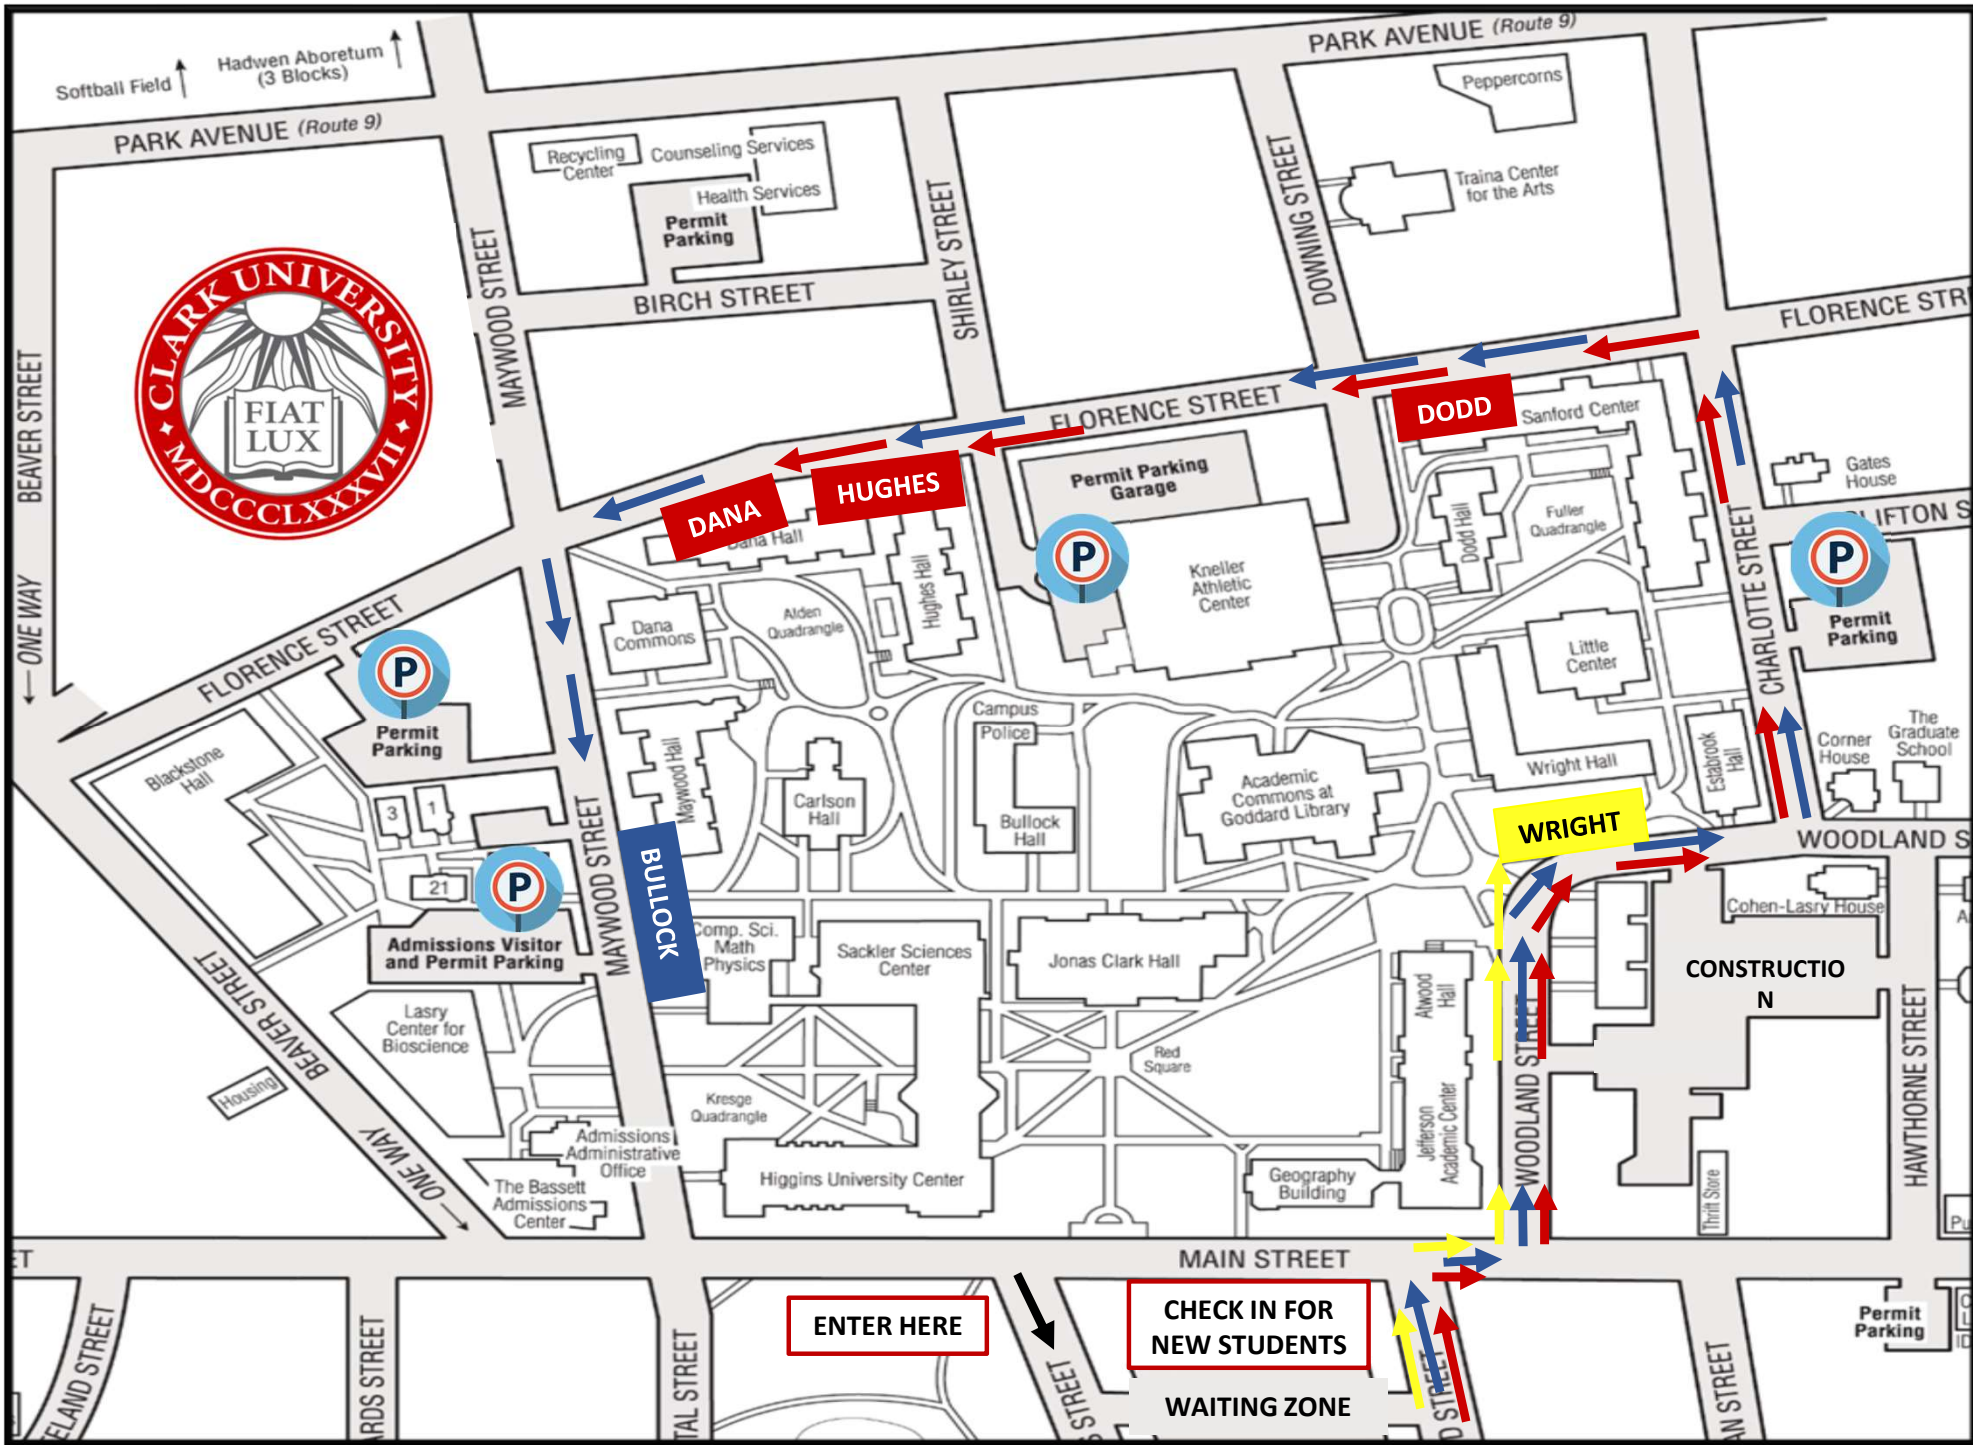

MOVE IN 2022: TRAFFIC FLOW & PARKING

Please follow the Clark flags and volunteer instructions to your residence hall loading zone, indicated by the colorful boxes on the map. Unload cars and move the vehicle to one of the opening parking areas. All labeled parking lots are open for families and friends for move in and orientation parking.