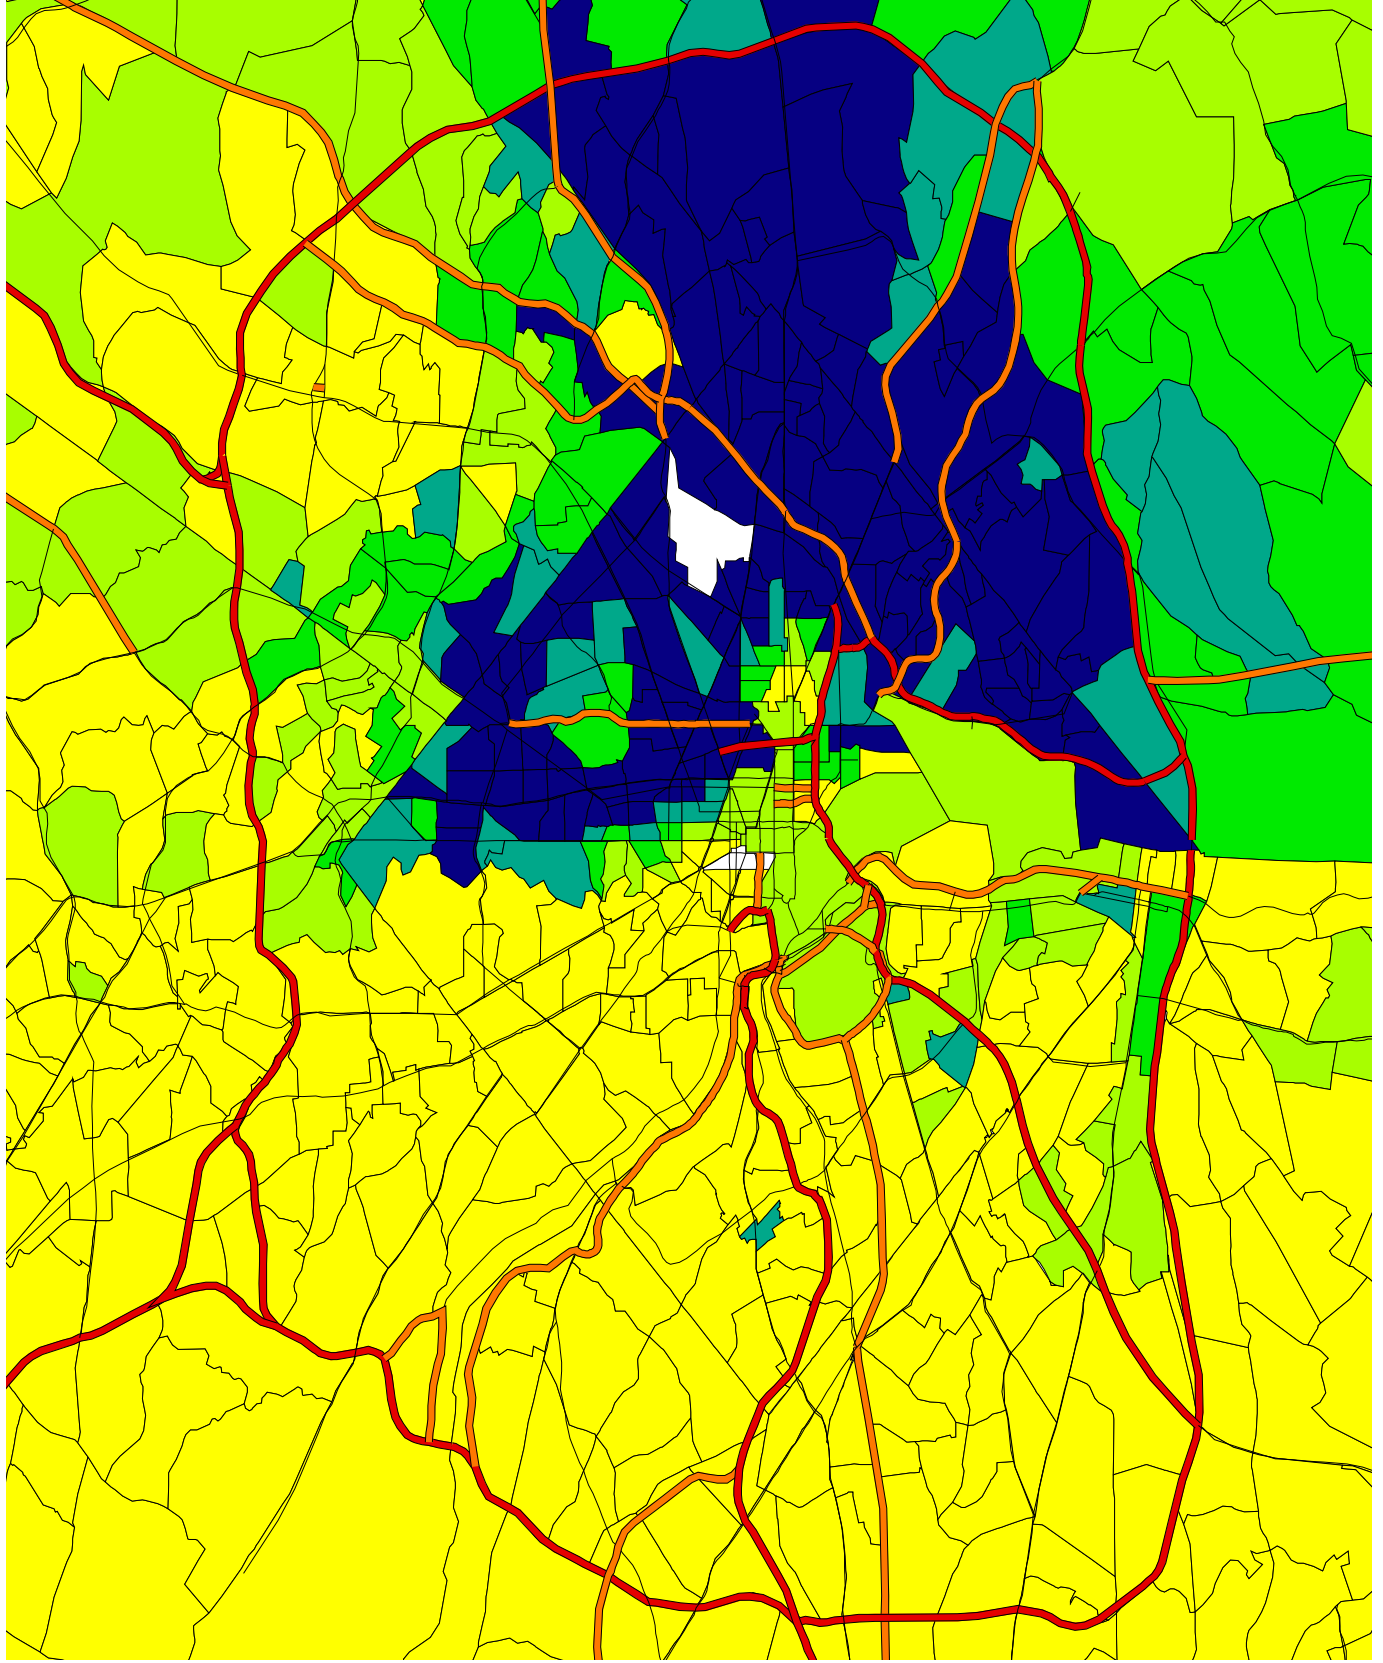

Washington, DC

Roads

Expressway

Interstate

Street

Black / Population

0 - 0.2

0.2 - 0.4

0.4 - 0.6

0.6 - 0.8

0.8 - 1.0