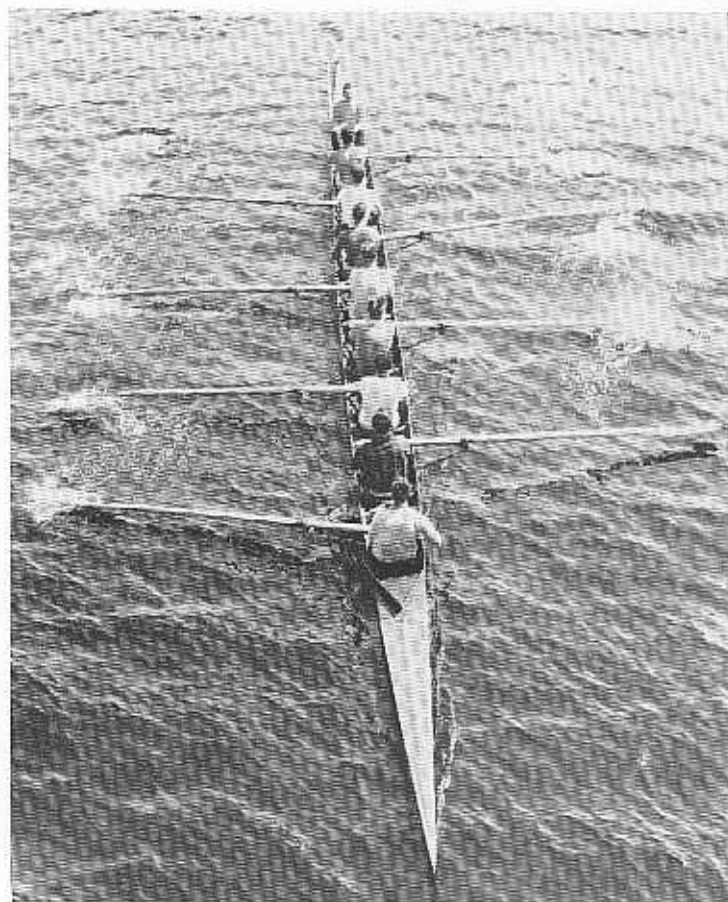

Crew

The Clark crew completed its fourth year of intercollegiate competition with but one victory, that over the Dartmouth 150-pound crew. The crew lost to AIC, Brown, Amherst J.V.'s, and a Yale combination crew.

This year the crew used the Shrewsbury boathouse on Lake Quinsigamond for most of their practice sessions, and conducted the first intercollegiate regatta there in many years against AIC and Amherst. The Lake affords a long straight practice area as well as the possibility for home regattas, which Coes Pond does not.

Only the spot pitching of Fran Nolin and the flashy fielding of Aub Greenwald provided hope for the future. Fleet-footed Joe Hill performed well in the outer pastures and his timely baseknocks were welcome.

At the time of this writing, the 1950 season is already under way. Dick Austin, a flashy right-hander, set Fitchburg down with six hits for a 6-3 Clark win. In the second game, Fran Nolin, Dick Austin, and Milt Steward pitched as Clark suffered a 9-4 loss from Lowell Textile. Nolin was the losing pitcher.