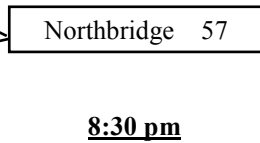

Clark Tournament 1958

Smaller Schools

Monday, February 17, 1958

Wednesday, February 19, 1958

Friday, February 21, 1958

Larger Schools

Tuesday, February 18, 1958

Thursday, February 20, 1958