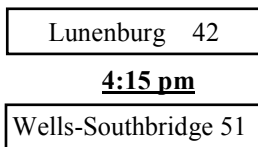

Clark Tournament 1958

Smaller Schools

Monday, February 17, 1958

Wednesday, February 19, 1958

Friday, February 21, 1958

Larger Schools

Tuesday, February 18, 1958

Thursday, February 20, 1958