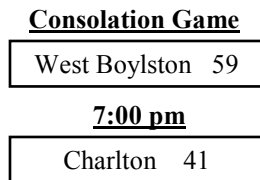

Clark Tournament 1958

Smaller Schools

Monday, February 17, 1958

Wednesday, February 19, 1958

Friday, February 21, 1958

Larger Schools

Tuesday, February 18, 1958

Thursday, February 20, 1958