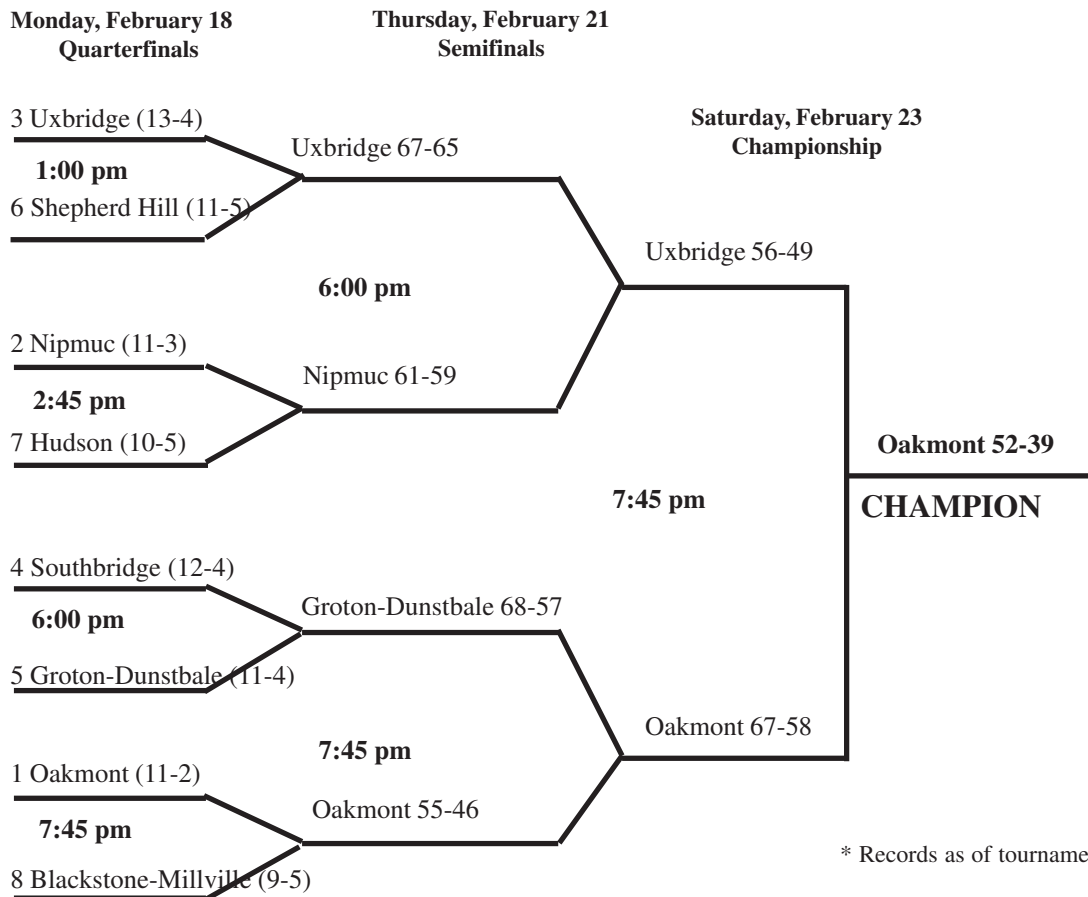

2008 CLARK HIGH SCHOOL TOURNAMENT SMALL SCHOOL PAIRINGS

2008 CLARK HIGH SCHOOL TOURNAMENT LARGE SCHOOL PAIRINGS

* Records as of tournament selection