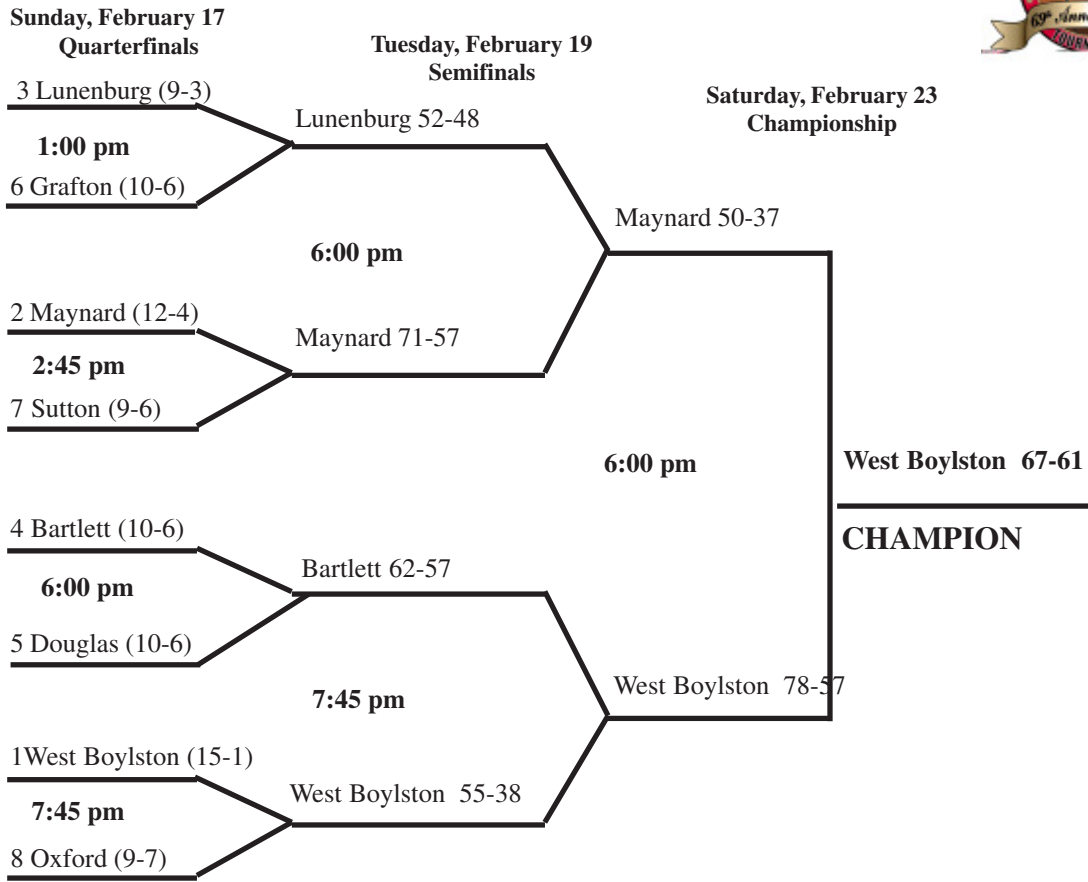

2008 CLARK HIGH SCHOOL TOURNAMENT SMALL SCHOOL PAIRINGS

2008 CLARK HIGH SCHOOL TOURNAMENT LARGE SCHOOL PAIRINGS

* Records as of tournament selection