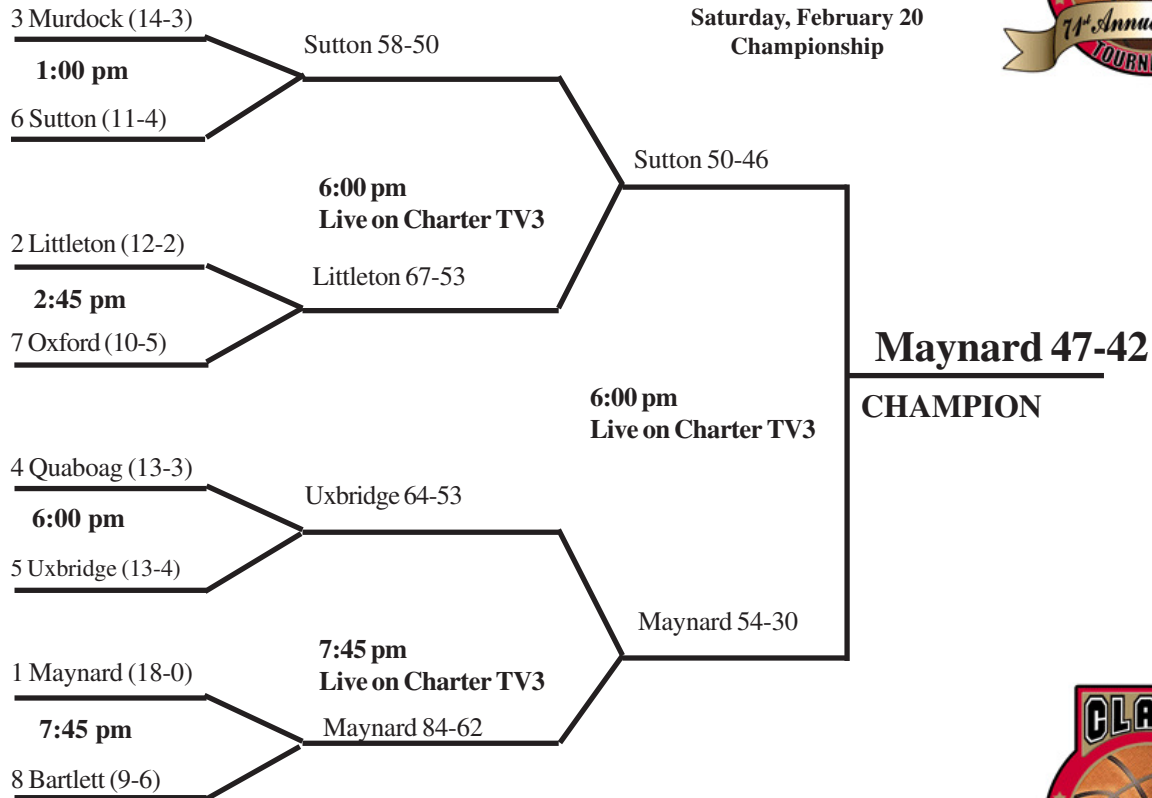

2010 CLARK HIGH SCHOOL TOURNAMENT SMALL SCHOOL PAIRINGS

Sunday, February 14
Quarterfinals

Tuesday, February 16
Semifinals

Saturday, February 20
Championship

2010 CLARK HIGH SCHOOL TOURNAMENT LARGE SCHOOL PAIRINGS

Monday, February 15
Quarterfinals

Thursday, February 18
Semifinals

Saturday, February 20
Championship